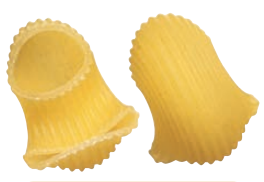

- Easy to identify product & each varieties.
- Easy to Open & Close package seal
- All products come in Shelf Ready Cartons.
- As any chef knows, it's the primary ingredients, not a complicated recipe that makes a dish unforgettable.
- These fun and versatile small shapes are perfect for pasta salads and soups.

Ditaloni Rigati  
500g x 24 - P42

Ditali  
500g x 24 - P45

Tubetti  
500g x 24 - P48

Lumachine  
500g x 24 - P53

Lumache Rigate  
500g x 24 - P54

Chifferi Grandi Rigati  
500g x 24 - P55

Cinesi Rigate  
500g x 24 - P56

Cinesine  
500g x 24 - P57

Stelline  
500g x 24 - P59

Capellini Spezzati  
500g x 24 - P60